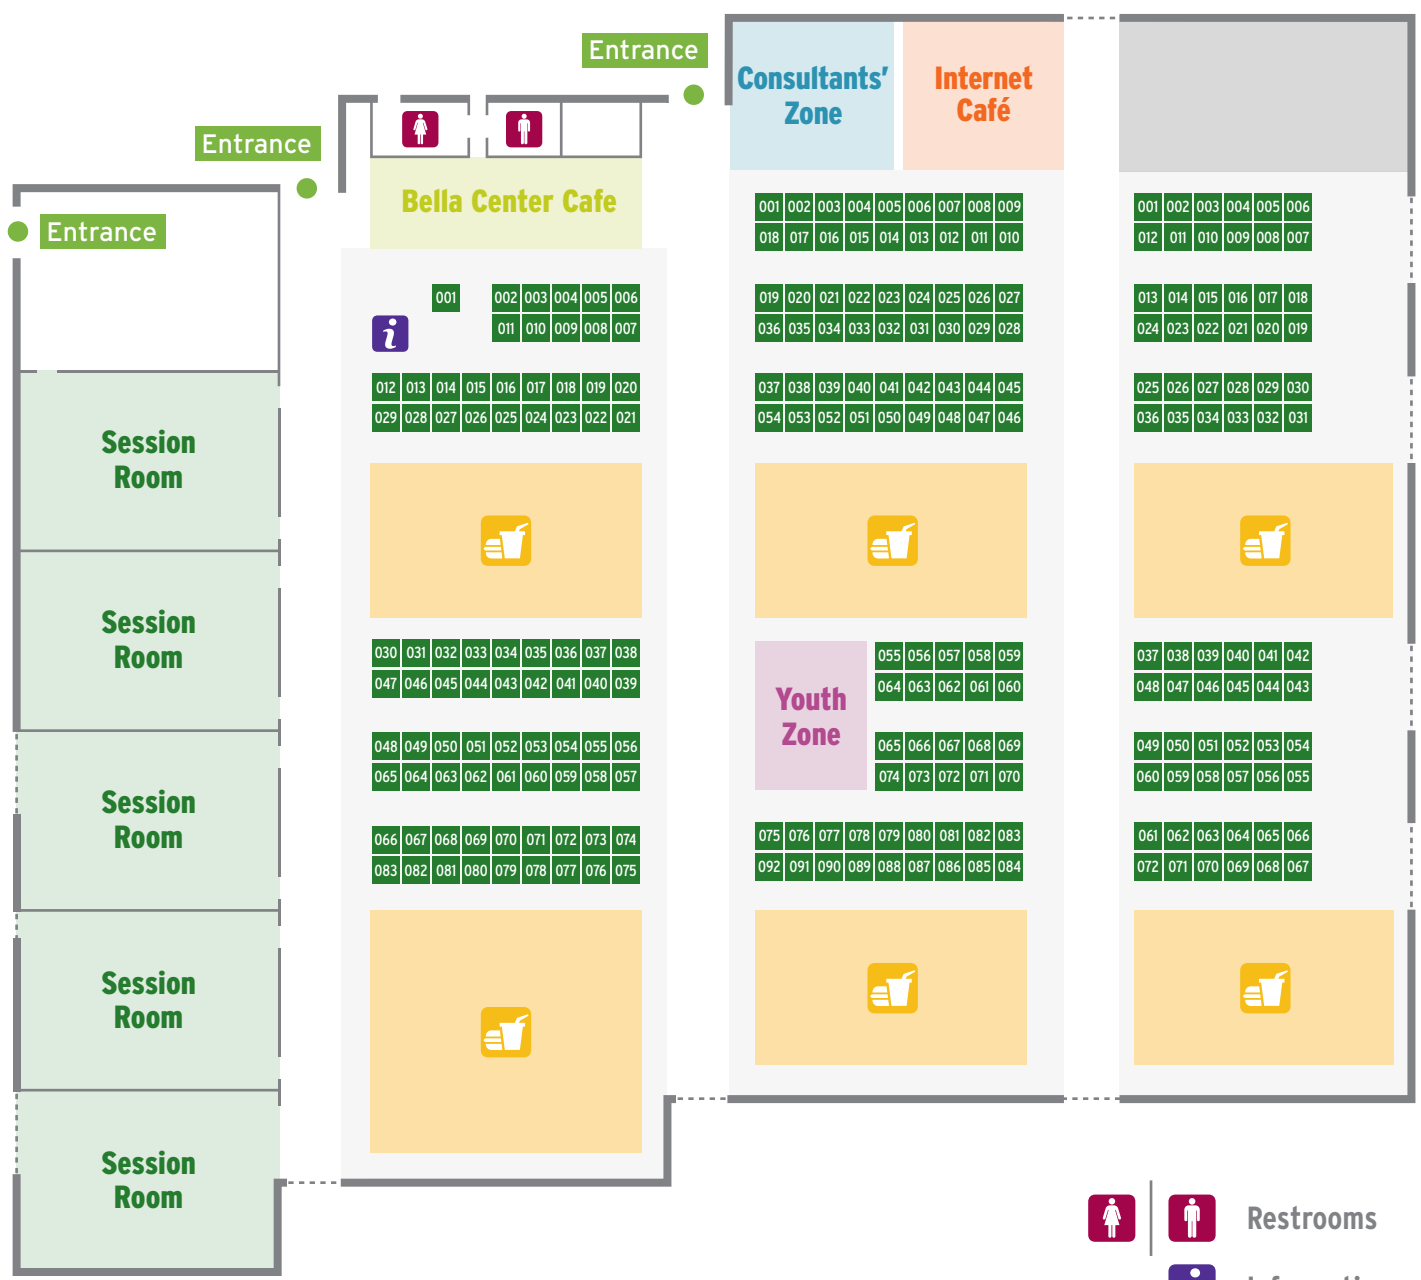

# WOMEN DELIVER 2016 EXHIBITION FLOOR PLAN

C1

C2

C3

C4

-   Restrooms
-  Information
-  Food & Drink